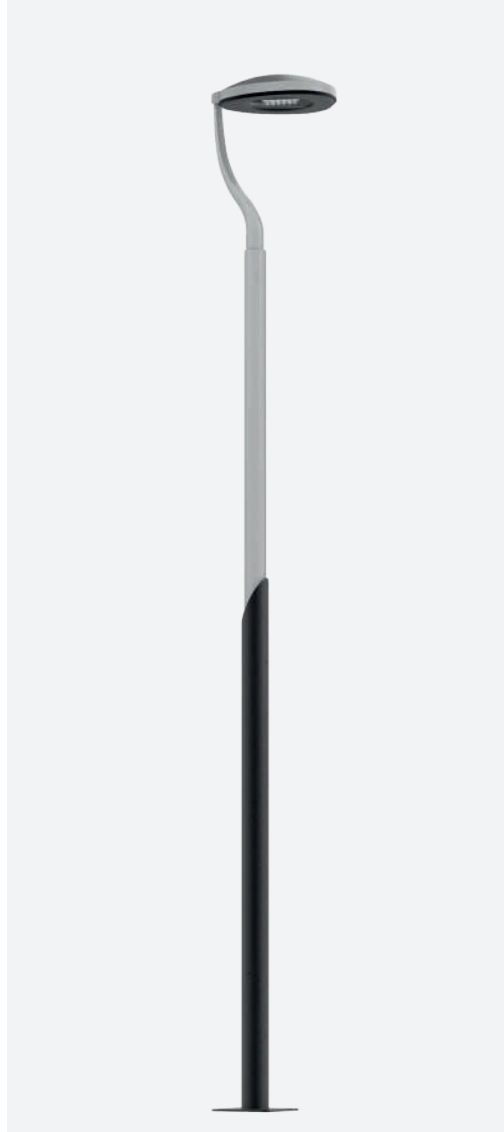

Essentials pole
4 to 8 metres
Decorative finish

Cylindrique pole with large Ø
10 or 12 metres
Painted

Ter pole
7 to 9 metres
Urine-repellent treatment

Siena luminaire

Innova B luminaire

Innova luminaire

TUCA
light point

SIDNEY
light point

INNOVA
light point

Tuca pole
4 metres

Sidney pole
4 metres

Cylindrical pole RAL 9006 with bracket
4 to 8 metres

Citizen luminaire

Deco Horizon luminaire

Deco Suspended luminaire

CITIZEN
light point

NATUM
light point

FUSTA
light point

Volga pole
3.2 metres

Natum pole
5 to 11 metres

Fusta pole
4 to 6 metres
with Camprodon bracket

Citizen luminaire

Fusion luminaire

Milan S luminaire

PETRUS
light point

ZEBRA
light point

SOLAR
light point

Petrus pole
4 metres
Made on concrete

Zebra pole
5 metres
with LED luminous ring

Solar light point
with solar panel

Neovilla luminaire