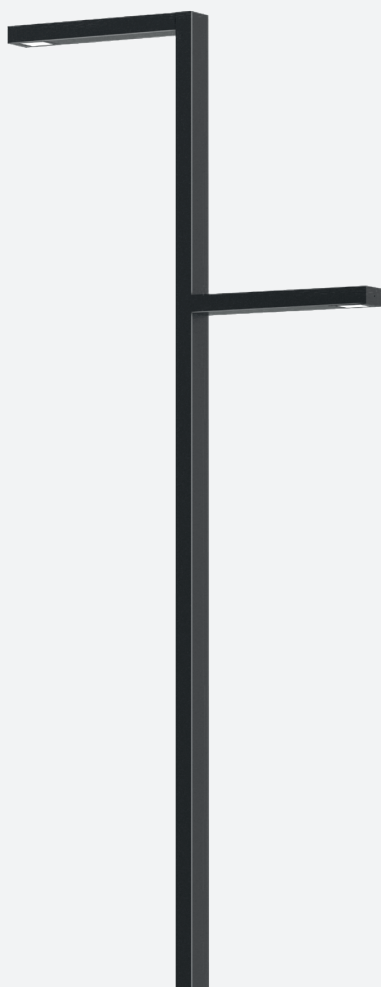

SIDNEY
Light point

VILLA
Light point

INNOVA
Light point

NARANJO
Light point

LIGHT POINTS FOR YOUR MOST ARCHITECTURAL PROJECTS

TOMSK L
Version

TOMSK F
Version

TOMSK T
Version

TOMSK BALISE
Version

TOMSK BALISE Z
Version

TOMSK CONSOLE
Version

Elium luminaire

STARK
light point

PI
light point

TANA
light point

LIS
beacon

Essentials pole
4 to 8 metres
Decorative finish

Cylindrique pole with large Ø
10 or 12 metres
Painted

Ter pole
7 to 9 metres
Urine-repellent treatment

Siena luminaire

Innova B luminaire

Innova luminaire

TUCA
light point

SIDNEY
light point

INNOVA
light point

Tuca pole
4 metres

Sidney pole
4 metres

Cylindrical pole RAL 9006 with bracket
4 to 8 metres

Citizen luminaire

Deco Horizon luminaire

Deco Suspended luminaire