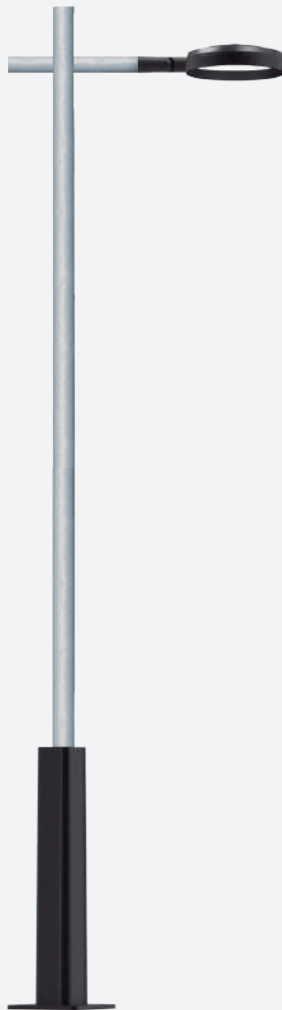

Essentials pole
4 to 8 metres
Decorative finish

Cylindrique pole with large Ø
10 or 12 metres
Painted

Ter pole
7 to 9 metres
Urine-repellent treatment

Siena luminaire

Innova B luminaire

Innova luminaire

TUCA
light point

SIDNEY
light point

INNOVA
light point

Tuca pole
4 metres

Sidney pole
4 metres

Cylindrical pole RAL 9006 with bracket
4 to 8 metres

Citizen luminaire

Deco Horizon luminaire

Deco Suspended luminaire

CITIZEN
light point

NATUM
light point

FUSTA
light point

Volga pole
3.2 metres

Natum pole
5 to 11 metres

Fusta pole
4 to 6 metres
with Camprodon bracket

Citizen luminaire

Fusion luminaire

Milan S luminaire

PETRUS
light point

ZEBRA
light point

SOLAR
light point

Petrus pole
4 metres
Made on concrete

Zebra pole
5 metres
with LED luminous ring

Solar light point
with solar panel

Neovilla luminaire