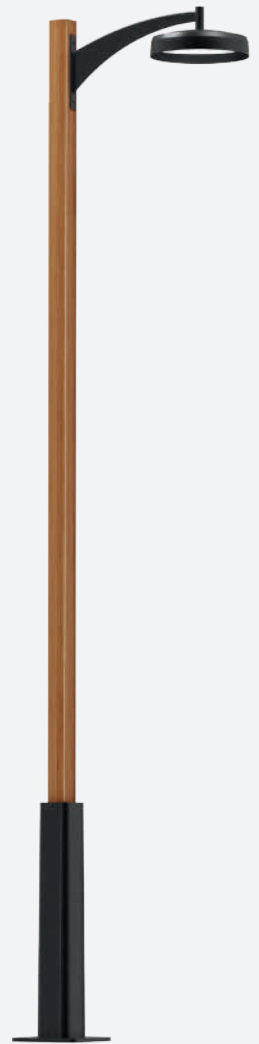

Essentials pole
4 to 8 metres
Decorative finish

Cylindrique pole with large Ø
10 or 12 metres
Painted

Ter pole
7 to 9 metres
Urine-repellent treatment

Siena luminaire

Innova B luminaire

Innova luminaire

TUCA
light point

SIDNEY
light point

INNOVA
light point

Tuca pole
4 metres

Sidney pole
4 metres

Cylindrical pole RAL 9006 with bracket
4 to 8 metres

Citizen luminaire

Deco Horizon luminaire

Deco Suspended luminaire

CITIZEN
light point

NATUM
light point

FUSTA
light point

Volga pole
3.2 metres

Natum pole
5 to 11 metres

Fusta pole
4 to 6 metres
with Camprodon bracket

Citizen luminaire

Fusion luminaire

Milan S luminaire

PETRUS
light point

ZEBRA
light point

SOLAR
light point

Petrus pole
4 metres
Made on concrete

Zebra pole
5 metres
with LED luminous ring

Solar light point
with solar panel

Neovilla luminaire