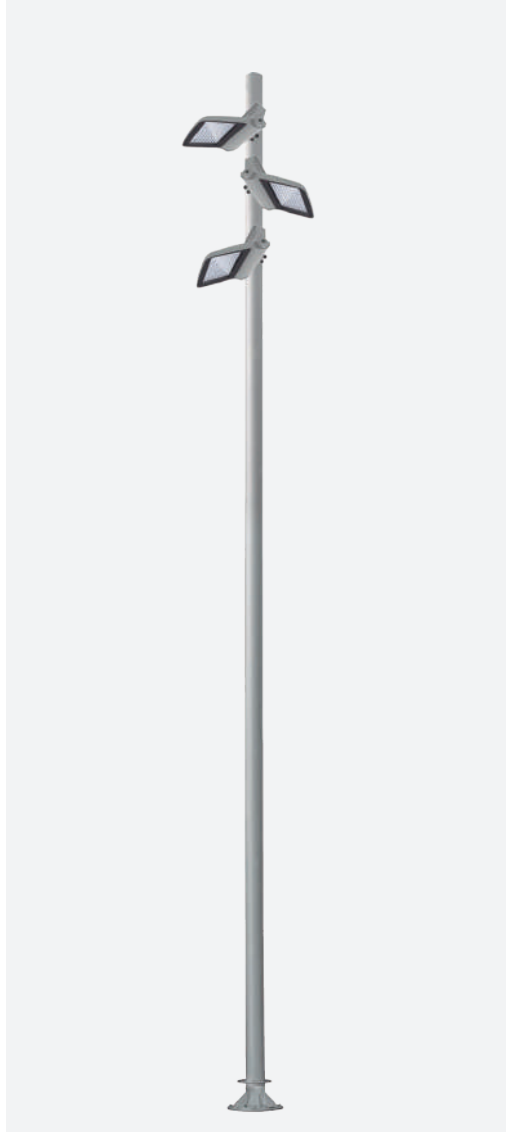

**For the purchase
of large quantities,
consult us.
Special discounts.**

Deco Lira luminaire

Milan XL floodlight

Fusio luminaire according to height

ESSENTIALS
light point

TEKNO
light point

PONTE
light point

Essentials pole
4 to 8 metres
Decorative finish

Cylindrique pole with large Ø
10 or 12 metres
Painted

Ter pole
7 to 9 metres
Urine-repellent treatment

Siena luminaire

Innova B luminaire

Innova luminaire

TUCA
light point

SIDNEY
light point

INNOVA
light point

Tuca pole
4 metres

Sidney pole
4 metres

Cylindrical pole RAL 9006 with bracket
4 to 8 metres

Citizen luminaire

Deco Horizon luminaire

Deco Suspended luminaire

Milan S luminaire

PETRUS
light point

ZEBRA
light point

SOLAR
light point

Petrus pole
4 metres
Made on concrete

Zebra pole
5 metres
with LED luminous ring

Solar light point
with solar panel

Neovilla luminaire