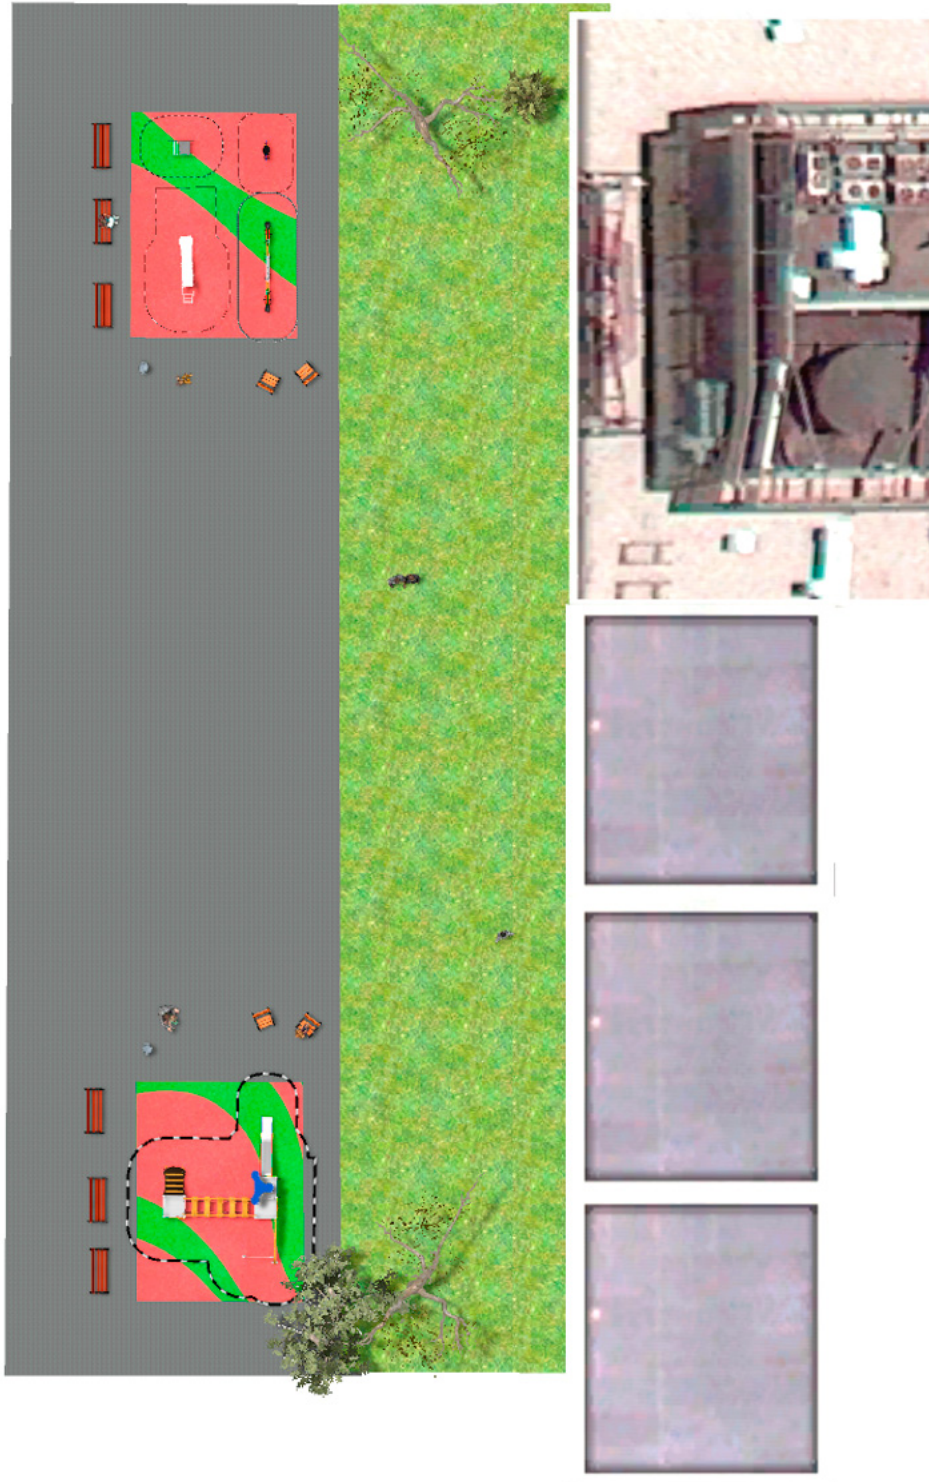

## PROJECT

PROJ-027-2018

Surface: 100 m<sup>2</sup>

Email: [info@benito.com](mailto:info@benito.com)

Telephone: +34 93 852 1000

**BENITO**  
-Playground Equipment

# BENITO

-Playground Equipment

**Product**

**Description**

---