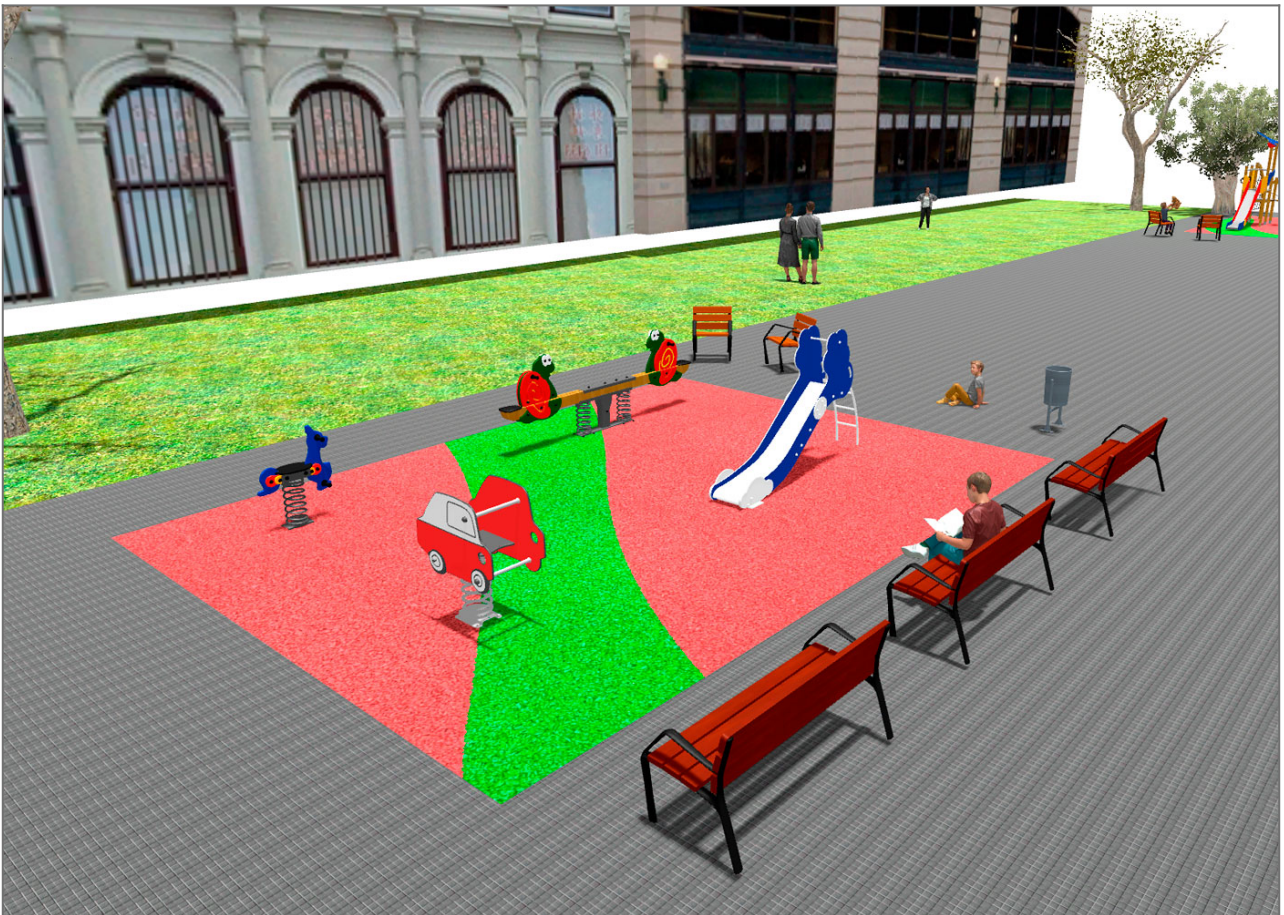

## PROJECT

PROJ-027-2018

Surface: 100 m<sup>2</sup>

Email: [info@benito.com](mailto:info@benito.com)

Telephone: +34 93 852 1000

**BENITO**  
-Playground Equipment

# BENITO

-Playground Equipment

**Product**

**Description**

---