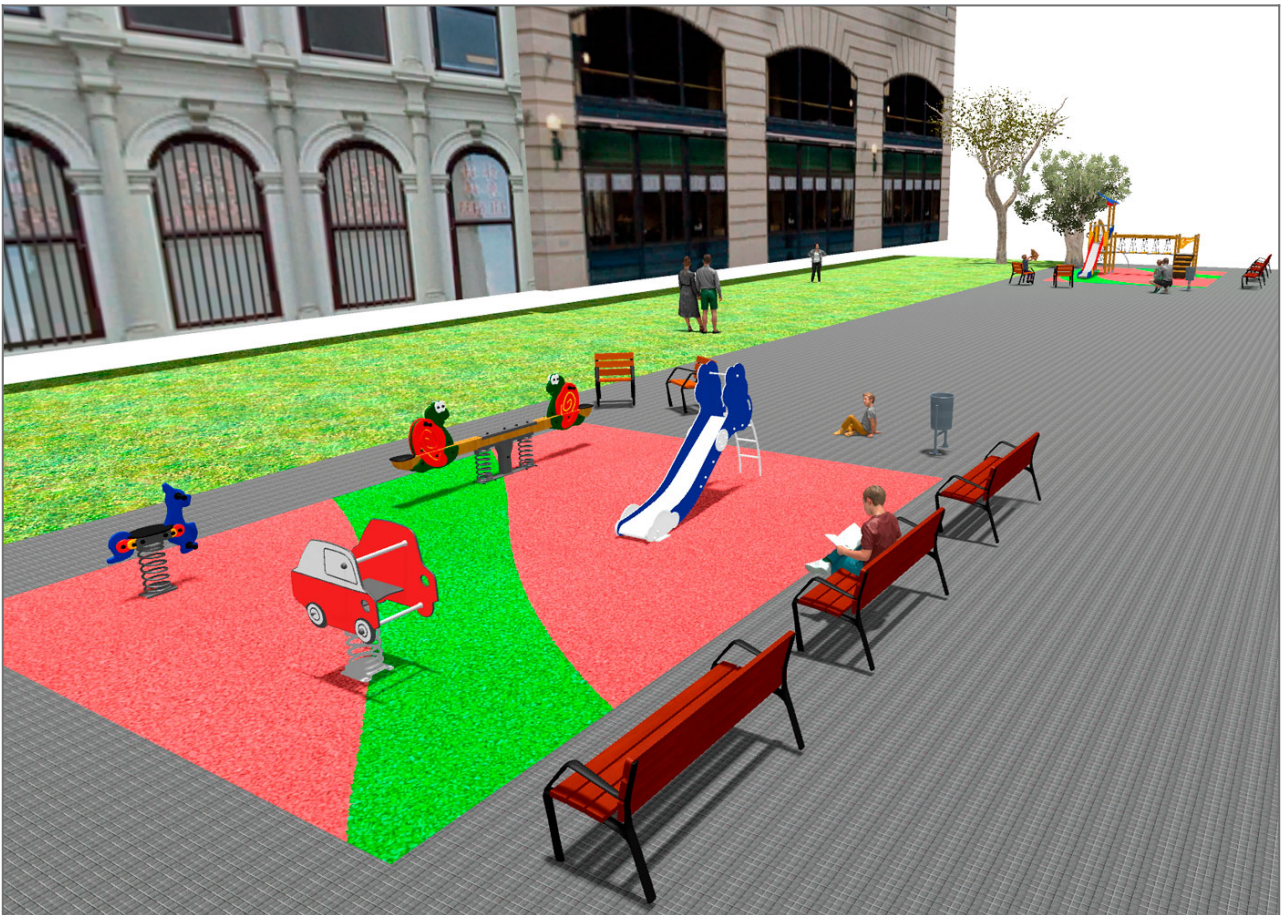

## PROJECT

PROJ-027-2018

Surface: 100 m<sup>2</sup>

Email: [info@benito.com](mailto:info@benito.com)

Telephone: +34 93 852 1000

**BENITO**  
-Playground Equipment

# BENITO

-Playground Equipment

**Product**

**Description**

---