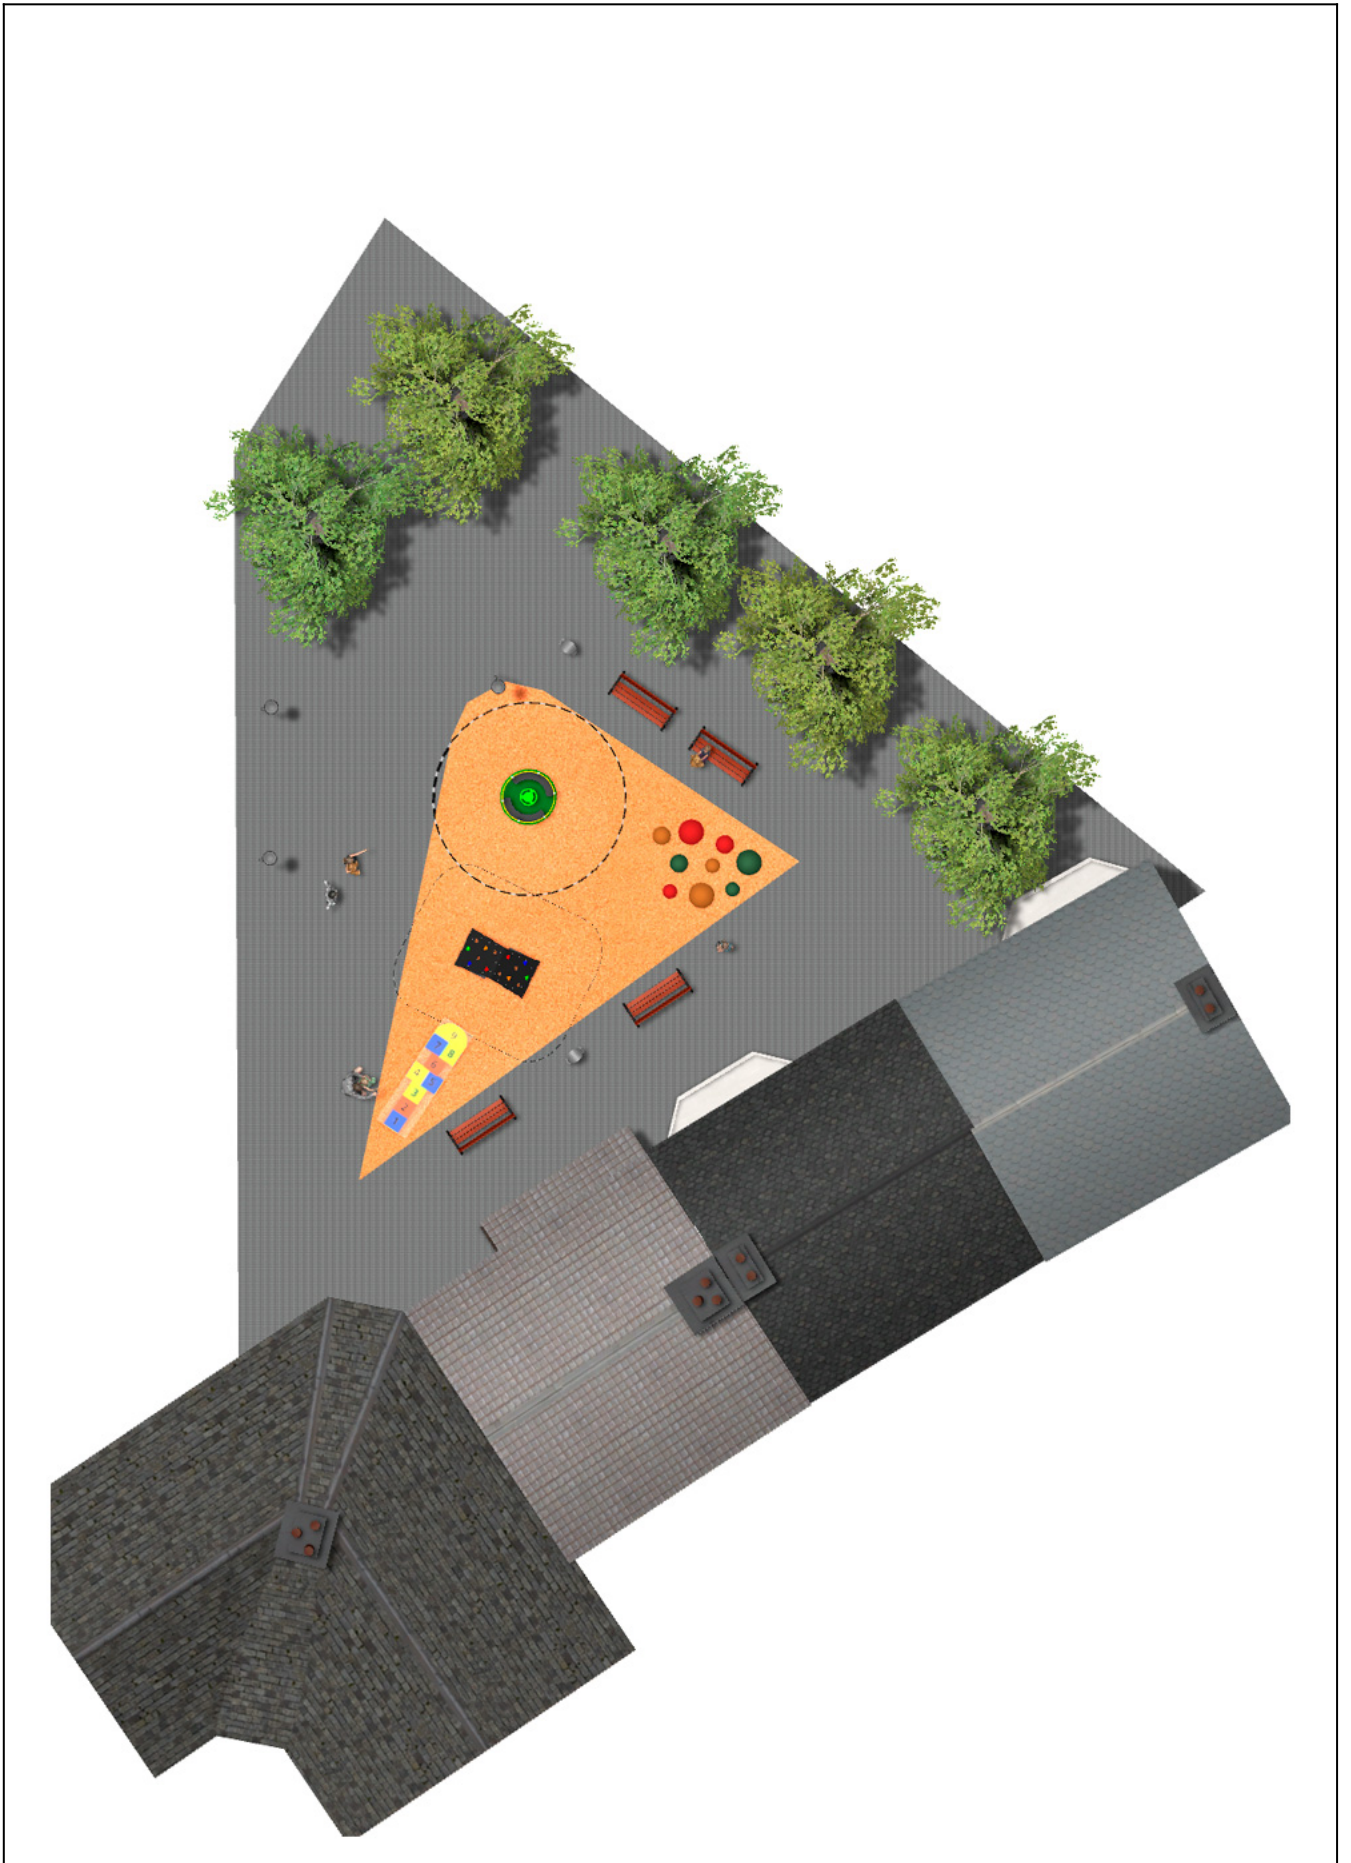

BENITO

-Playground Equipment

PROJECT

PROJ-059-2018

Surface: 40 m²

Email: info@benito.com

Telephone: +34 93 852 1000

BENITO
-Playground Equipment

BENITO
-Playground Equipment

BENITO
-Playground Equipment

Product

Description
