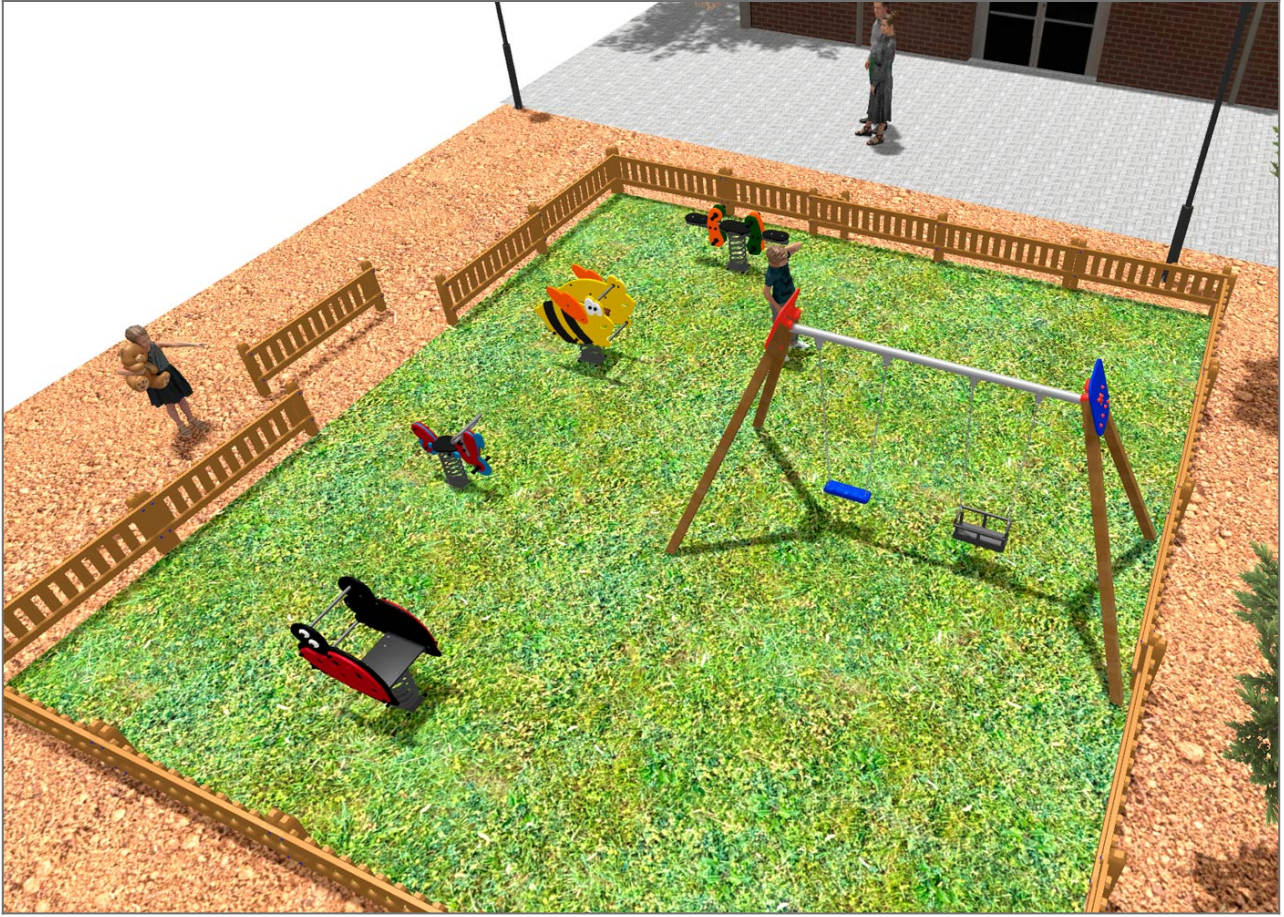

PROJECT

PROJ-070-2018

Surface: 305 m²

Email: info@benito.com

Telephone: +34 93 852 1000

BENITO
-Playground Equipment

BENITO
-Playground Equipment

BENITO
-Playground Equipment

Product

Description
