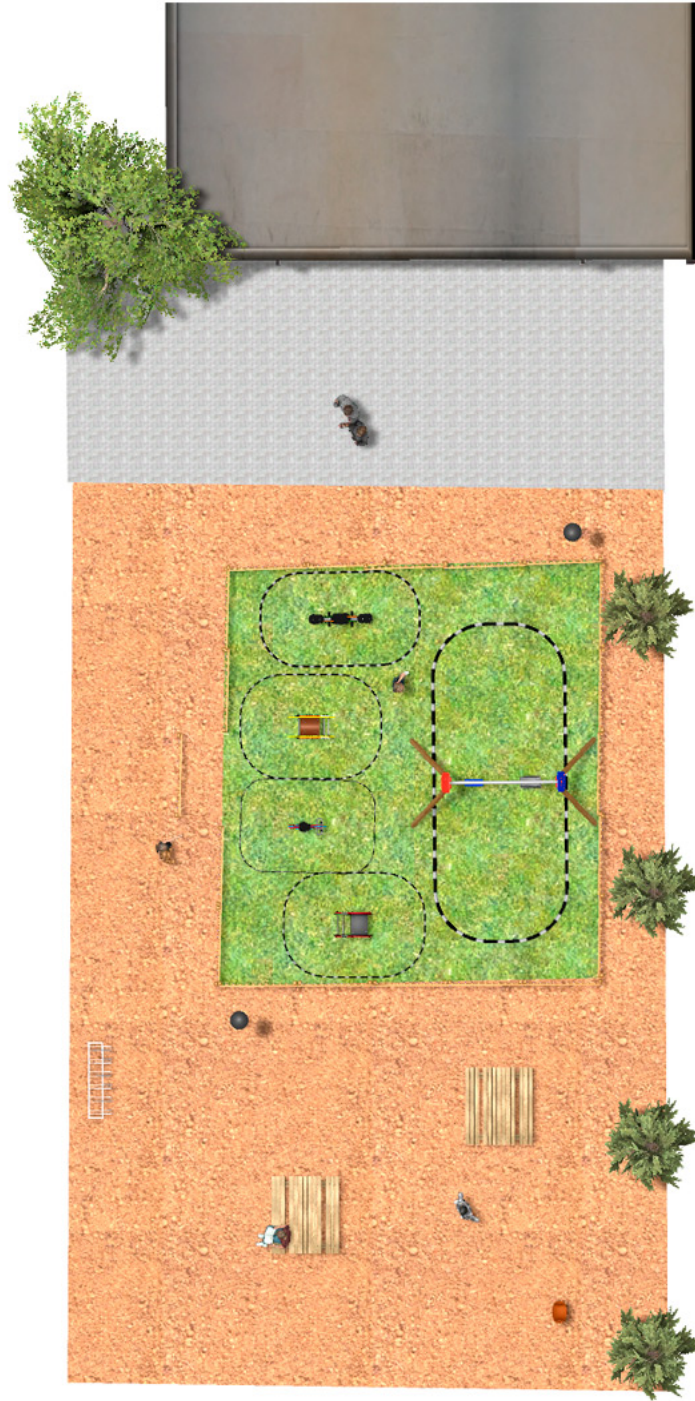

PROJECT

PROJ-070-2018

Surface: 305 m²

Email: info@benito.com

Telephone: +34 93 852 1000

BENITO
-Playground Equipment

BENITO
-Playground Equipment

BENITO
-Playground Equipment

Product

Description
