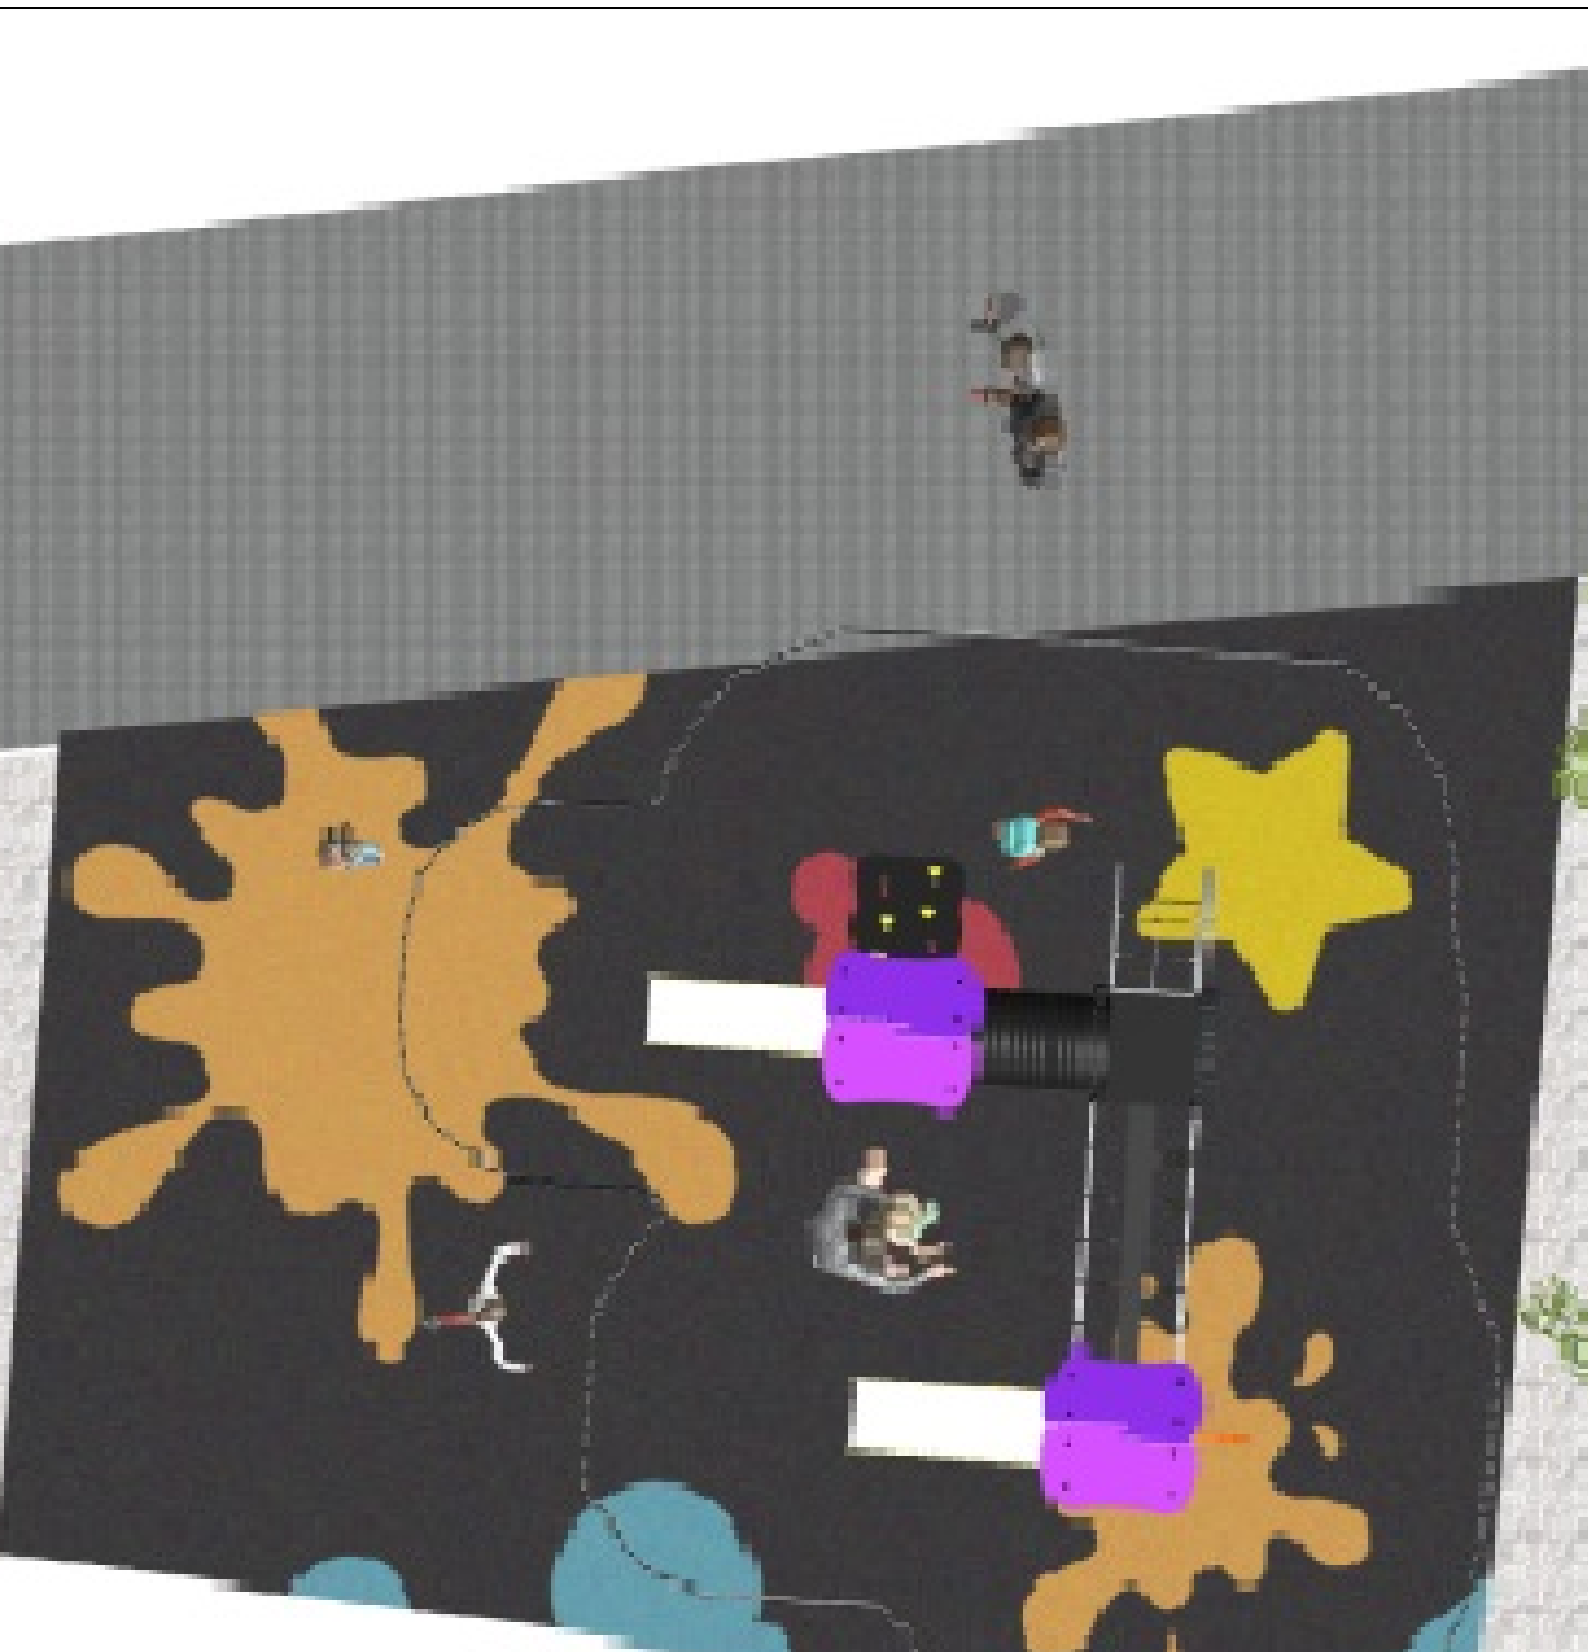

PROJECT

PROJ-073-2023

Surface: 45 m²

Email: info@benito.com

Telephone: +34 93 852 1000

BENITO
-Playground Equipment

BENITO
-Playground Equipment

Product

Description
