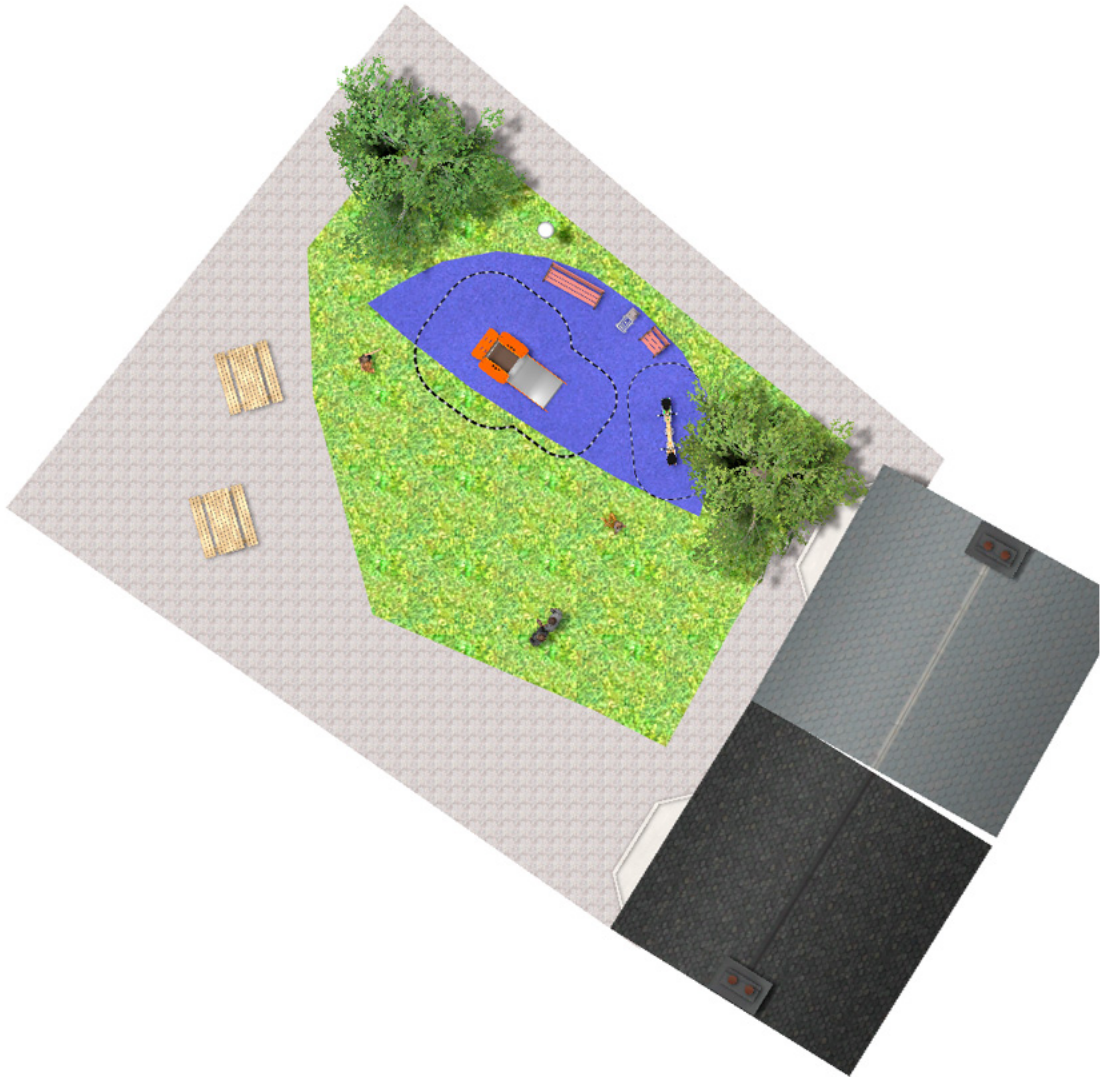

BENITO

–Playground Equipment

PROJECT

PROJ-079-2018

Surface: 41 m²

Email: info@benito.com

Telephone: +34 93 852 1000

BENITO
-Playground Equipment

BENITO
-Playground Equipment

BENITO
-Playground Equipment

Product

Description
