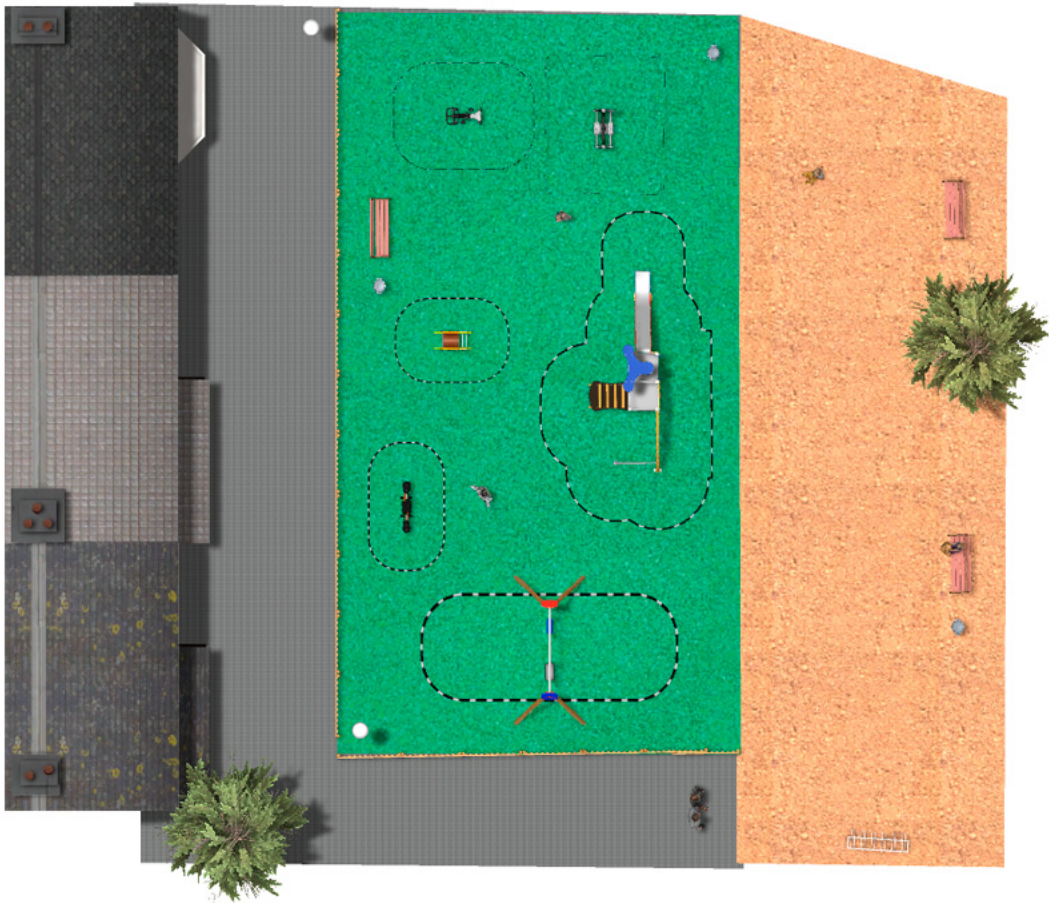

# BENITO

-Playground Equipment

## PROJECT

PROJ-085-2018

Surface: 260 m<sup>2</sup>

Email: [info@benito.com](mailto:info@benito.com)

Telephone: +34 93 852 1000

**BENITO**  
-Playground Equipment

**BENITO**  
-Playground Equipment

**BENITO**  
-Playground Equipment