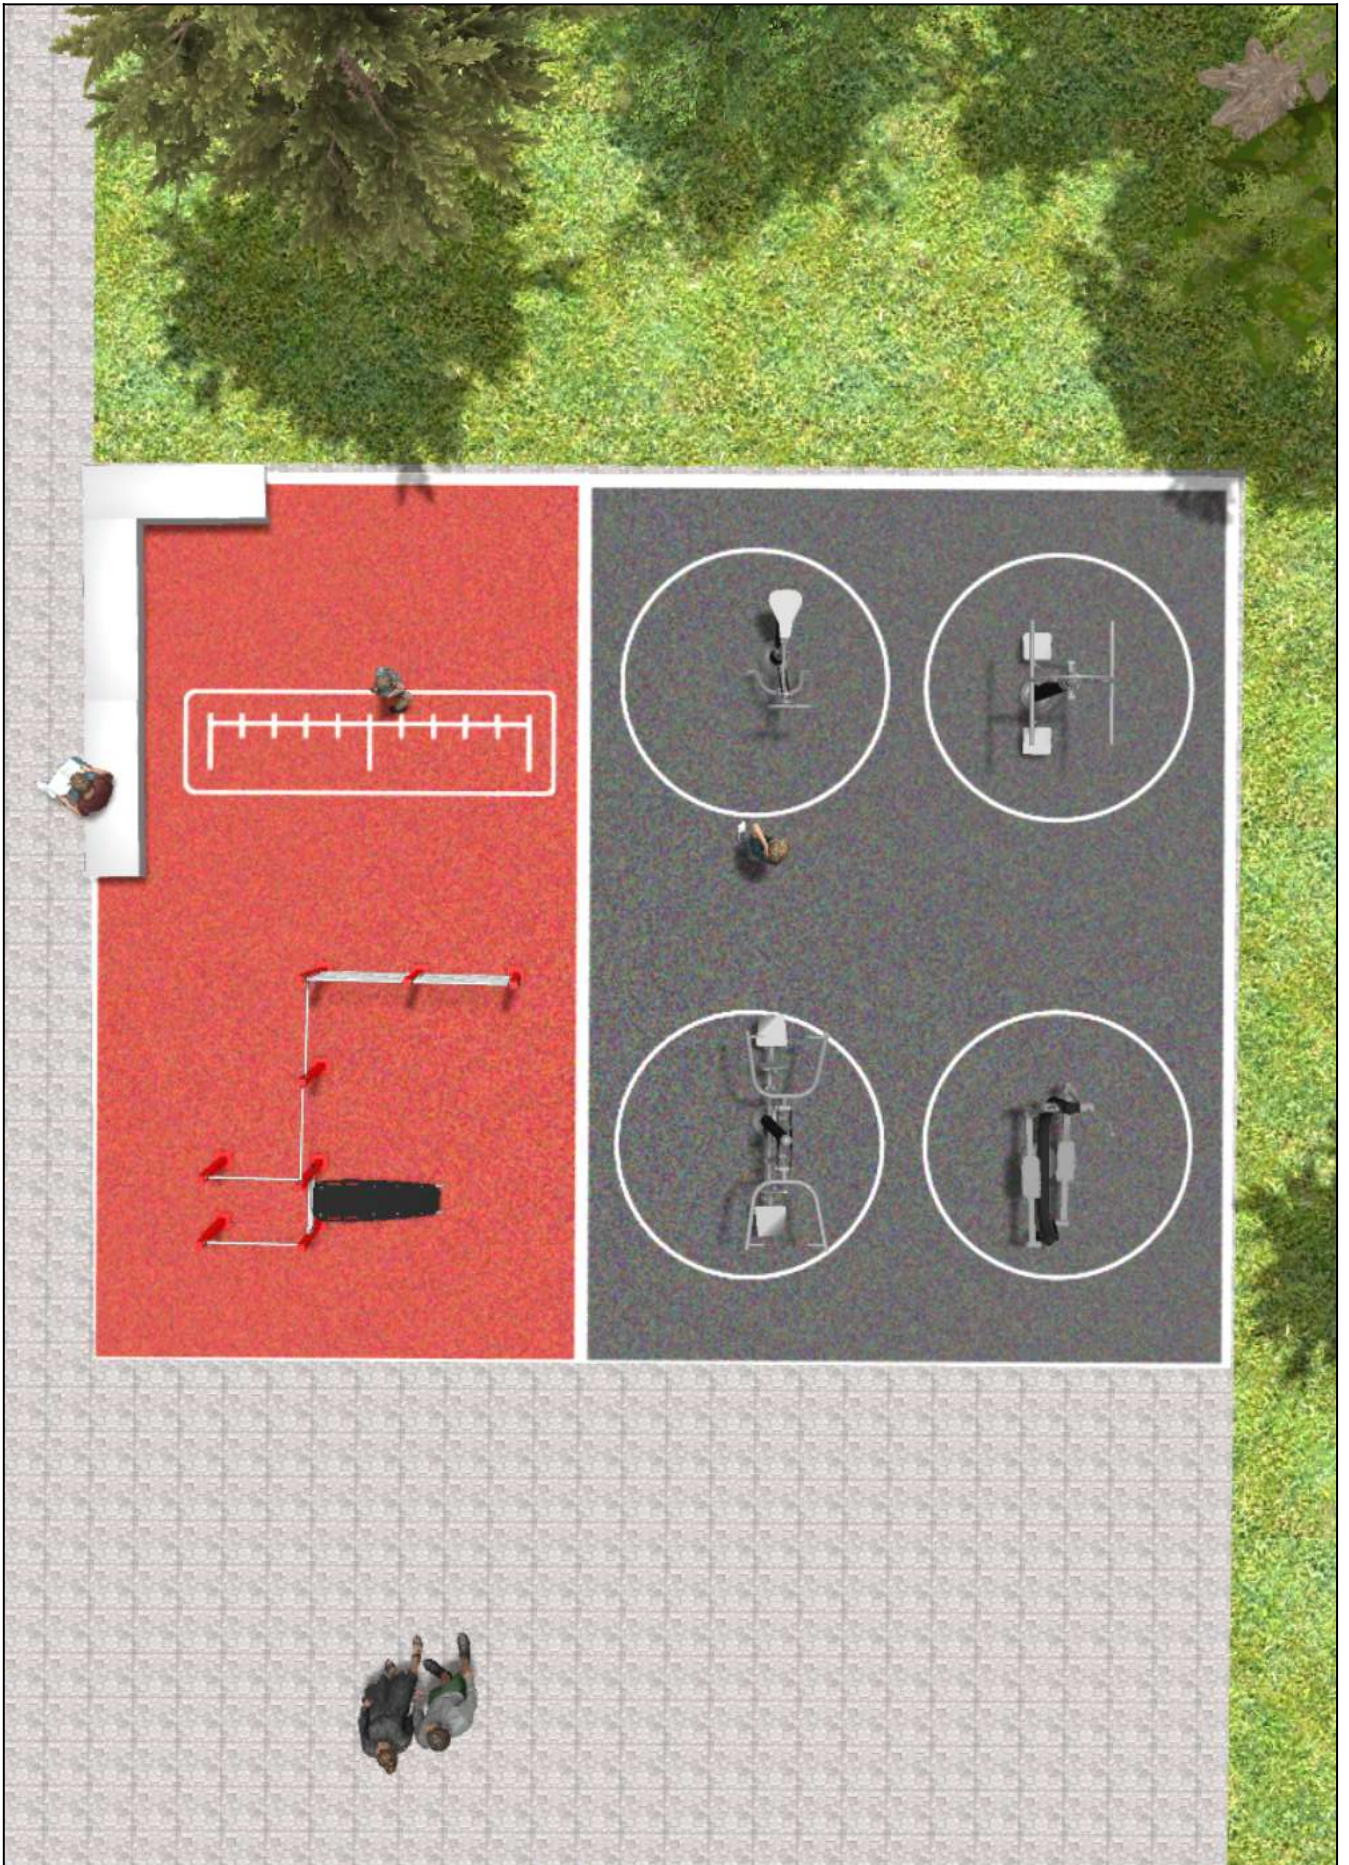

## PROJECT

PROJ-175-2021

Surface: 130 m<sup>2</sup>

Email: [info@benito.com](mailto:info@benito.com)

Telephone: +34 93 852 1000

**BENITO**  
-Playground Equipment

**BENITO**  
-Playground Equipment

**BENITO**  
-Playground Equipment

**Product**

**Description**

---